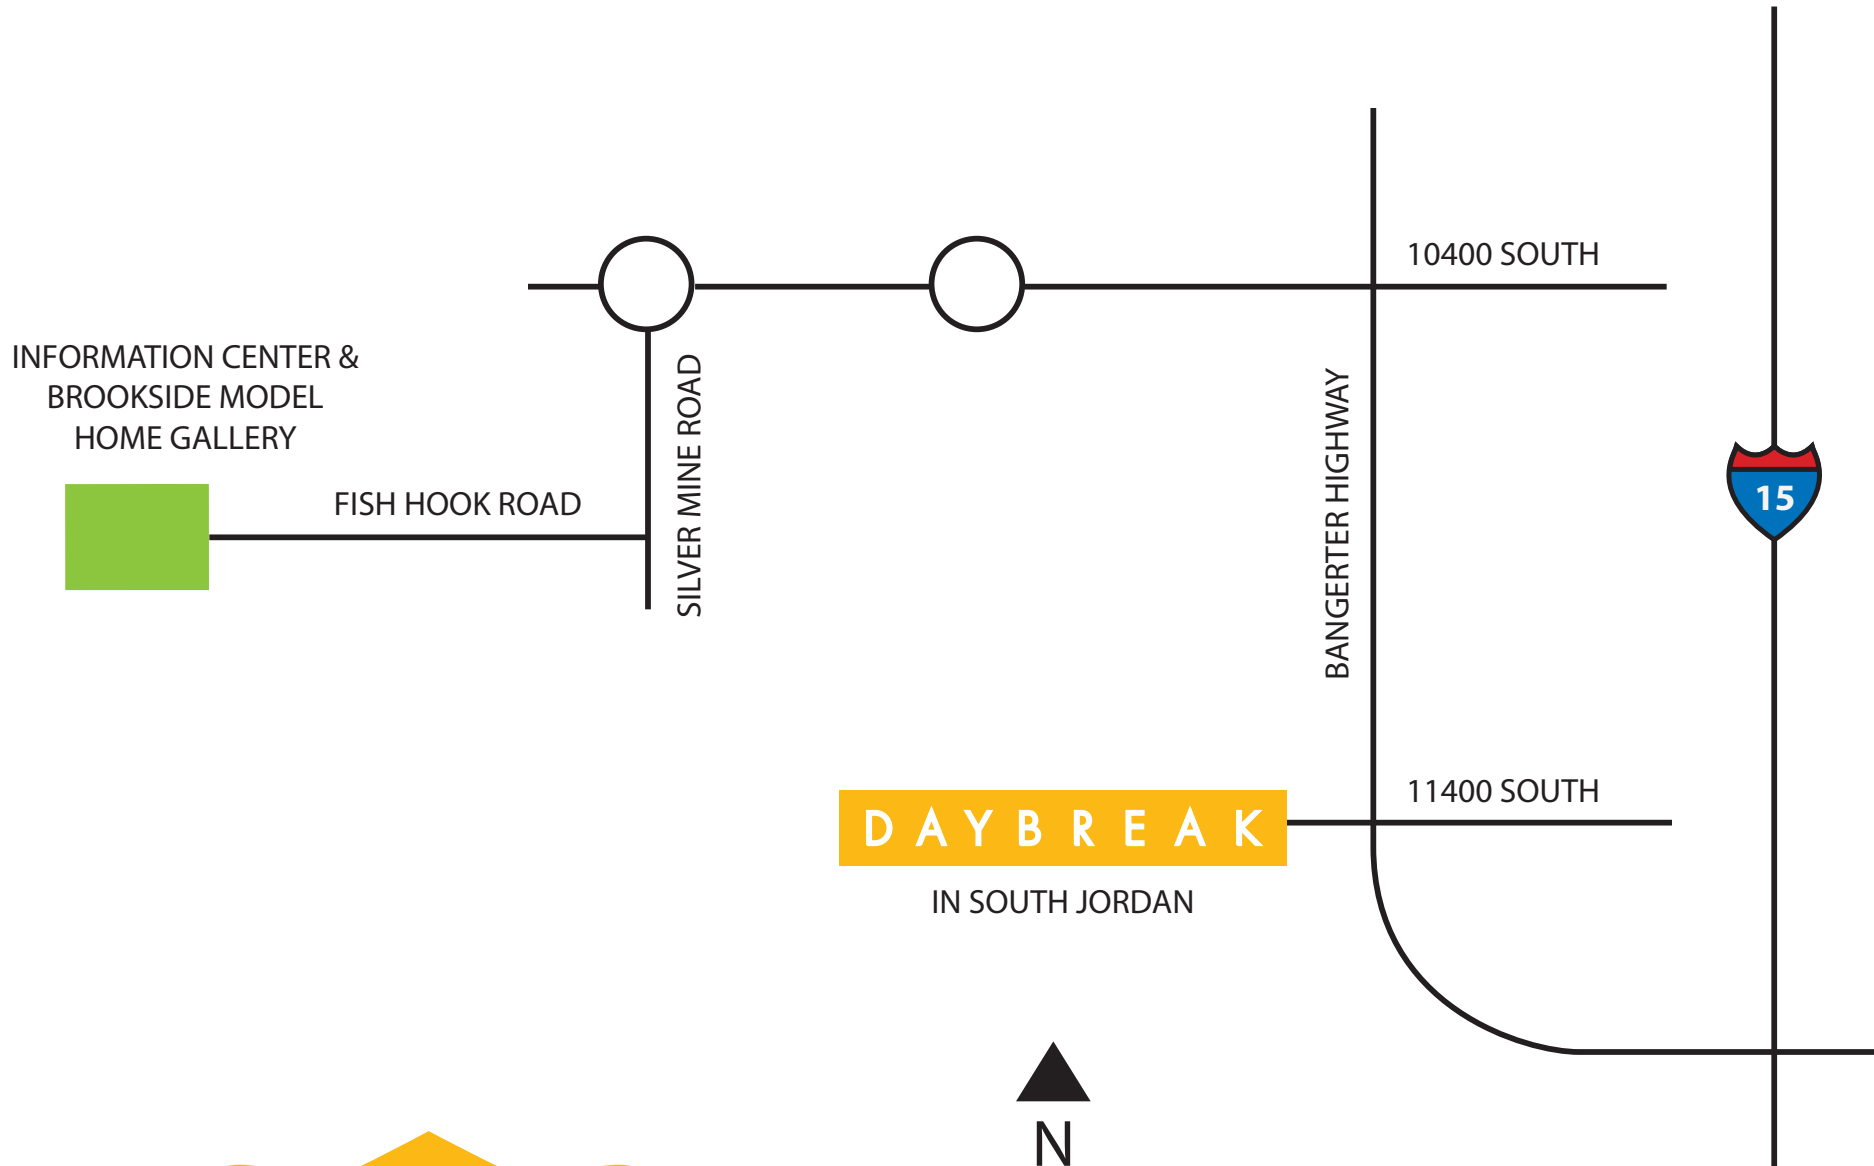

DRIVING DIRECTIONS

4863 W. Fish Hook Road, South Jordan 84095

Take Bangerter Highway To South Jordan Parkway (10400 S.) And Follow The Signs To Daybreak

DAYBREAK®